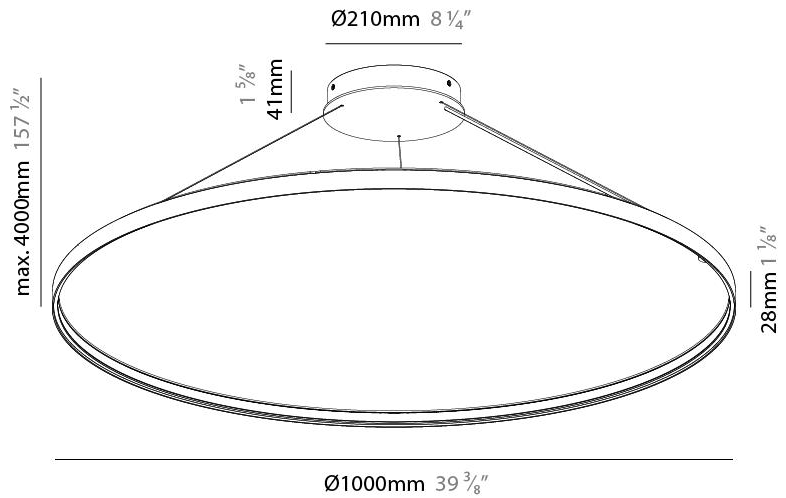

1. To build a product code in our configurator select the specify button on the base model # product page
2. To build a manual product code on this datasheet choose from the options listed below in blue font and add the suffix to the base model #

GENERAL

Series: Glorious Silhouette Acoustic
Partner: Prolicht
Division: Architectural
Installation: Suspension
Product Type: Acoustic
Mounting Location: Ceiling
Light Distribution: Direct

PHYSICAL

Shape: Round
Diameter (mm): 1000
Diameter (in): 39 3/8
Height (mm): 28
Height (in): 1 1/8
Weight (kg): 3.7
Fixture Finish: SSR / BKV / CWI / CRY / HAB / UFT / ITA / RUA / FTG / MYG / LOD / PUS / FRO / FUP / KIA / POP / BLS / SPG / MEY / GOH / CHC / COM / ABZ / JAG / OBR / MOS / ROR
Acoustic Finish: SFW / CYW / SEE / SYN / MTS / PMB / TTN / CYB / STO / DPE / BES / SHB / ARE / ANE / VRD / CRF
Fixture Material: Aluminum
Primary Material: Acoustic

ELECTRICAL

Lamp Type: LED
Input Wattage (W): 41
Total Output Wattage (W): 37.3
Dimming: Non-Dimming / 0-10V Dimming / Phase Dimming / DALI Dimming / MATTER Dimming
Driver Included: Yes
Driver Location: Integrated
Driver Type: Constant Current - Universal
Driver Class: Class 2
Input Voltage (V): 120
Constant Current (MA): 1150mA

LED

Color Temperature (°K): 2700 / 3000
Max. Delivered Lumen (lm): 1902 / 1992
Nominal Lumen (lm): 3916 / 4102
CRI: >90 CRI
Lamp Life (hrs): 50000

OPTICAL

RATINGS AND CERTIFICATIONS

Certified By: Certified for North American Standards
IP rating: IP20