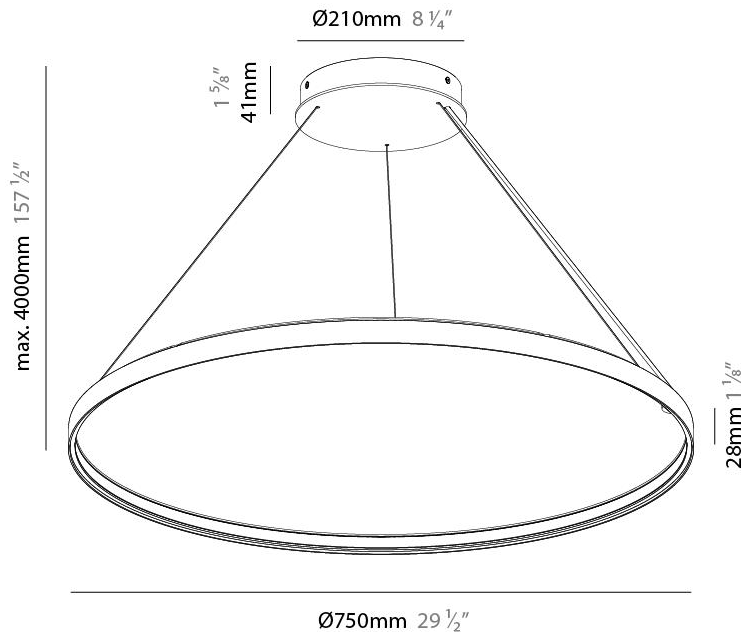

1. To build a product code in our configurator select the specify button on the base model # product page
2. To build a manual product code on this datasheet choose from the options listed below in blue font and add the suffix to the base model #

GENERAL

Series: Glorious Silhouette Acoustic
Partner: Prolicht
Division: Architectural
Installation: Suspension
Product Type: Acoustic
Mounting Location: Ceiling
Light Distribution: Direct

PHYSICAL

Shape: Round
Diameter (mm): 750
Diameter (in): 29 1/2
Height (mm): 28
Height (in): 1 1/8
Weight (kg): 2.7
Fixture Finish: SSR / BKV / CWI / CRY / HAB / UFT / ITA / RUA / FTG / MYG / LOD / PUS / FRO / FUP / KIA / POP / BLS / SPG / MEY / GOH / CHC / COM / ABZ / JAG / OBR / MOS / ROR
Acoustic Finish: SFW / CYW / SEE / SYN / MTS / PMB / TTN / CYB / STO / DPE / BES / SHB / ARE / ANE / VRD / CRF
Fixture Material: Aluminum
Primary Material: Acoustic

ELECTRICAL

Lamp Type: LED
Input Wattage (W): 31
Total Output Wattage (W): 28.2
Dimming: Non-Dimming / 0-10V Dimming / Phase Dimming / DALI Dimming / MATTER Dimming
Driver Included: Yes
Driver Location: Integrated
Driver Type: Constant Current - Universal
Driver Class: Class 2
Input Voltage (V): 120
Constant Current (MA): 1166mA

LED

Color Temperature (°K): 2700 / 3000
Max. Delivered Lumen (lm): 1429 / 1479
Nominal Lumen (lm): 2943 / 3083
CRI: >90 CRI
Lamp Life (hrs): 50000

OPTICAL

RATINGS AND CERTIFICATIONS

Certified By: Certified for North American Standards
IP rating: IP20