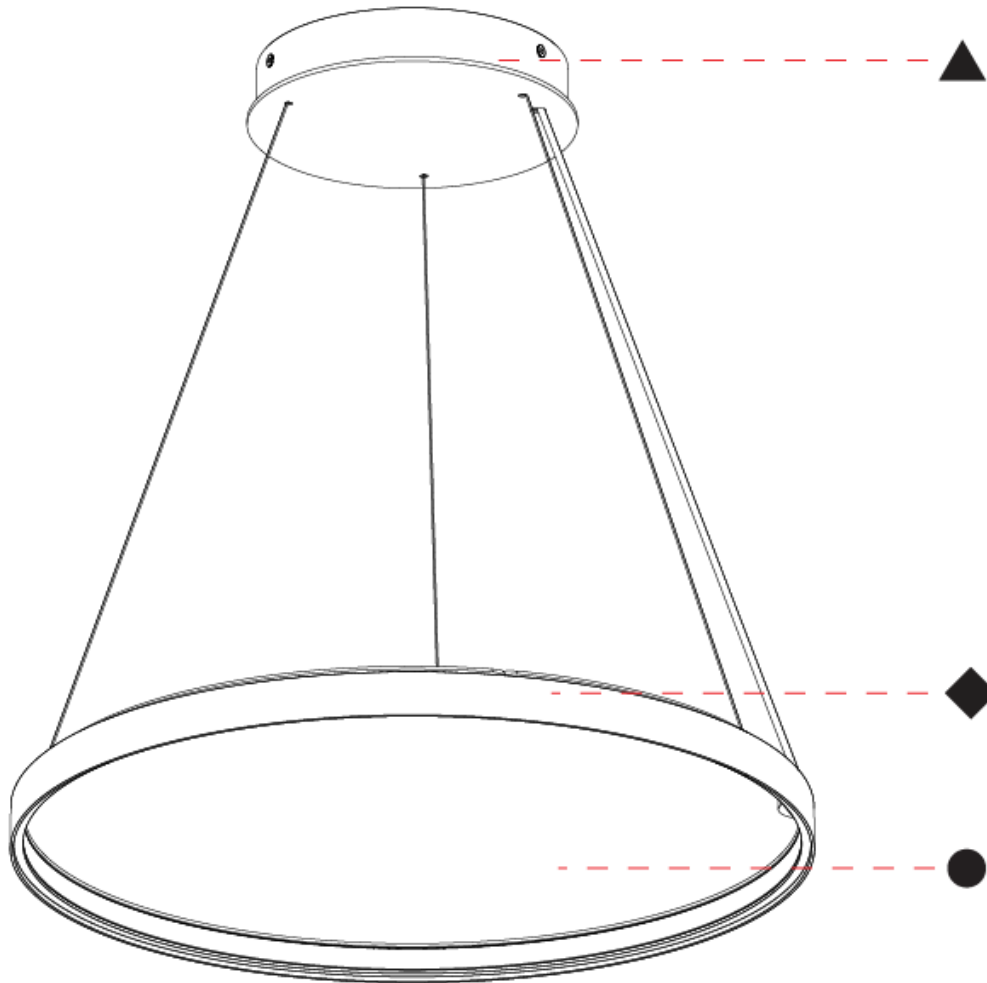

GLORIOUS SILHOUETTE ACOUSTIC SUSPENSION

A3001064-

PROJECT	_____
TYPE	_____
SPECIFIER	_____
QUANTITY	_____
DATE	_____

A