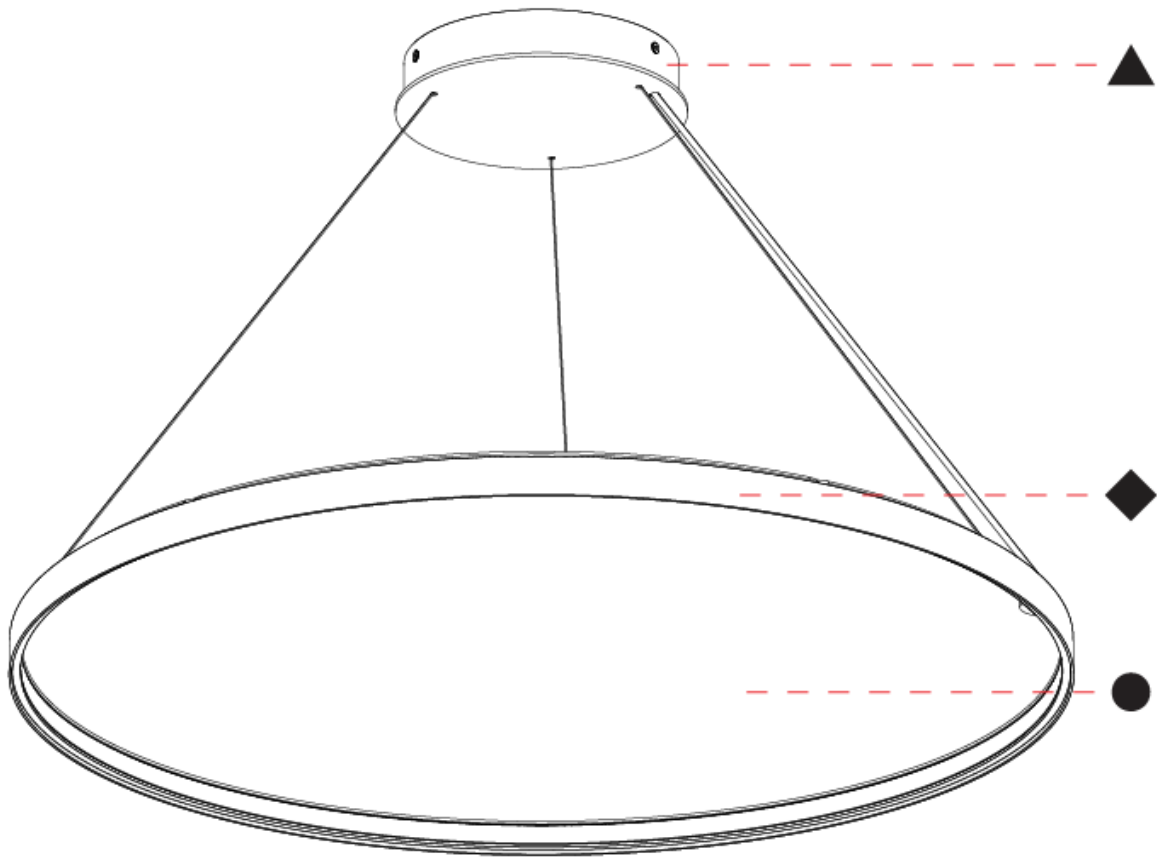

GLORIOUS SILHOUETTE ACOUSTIC SUSPENSION

A3001065-

PROJECT	_____
TYPE	_____
SPECIFIER	_____
QUANTITY	_____
DATE	_____

A